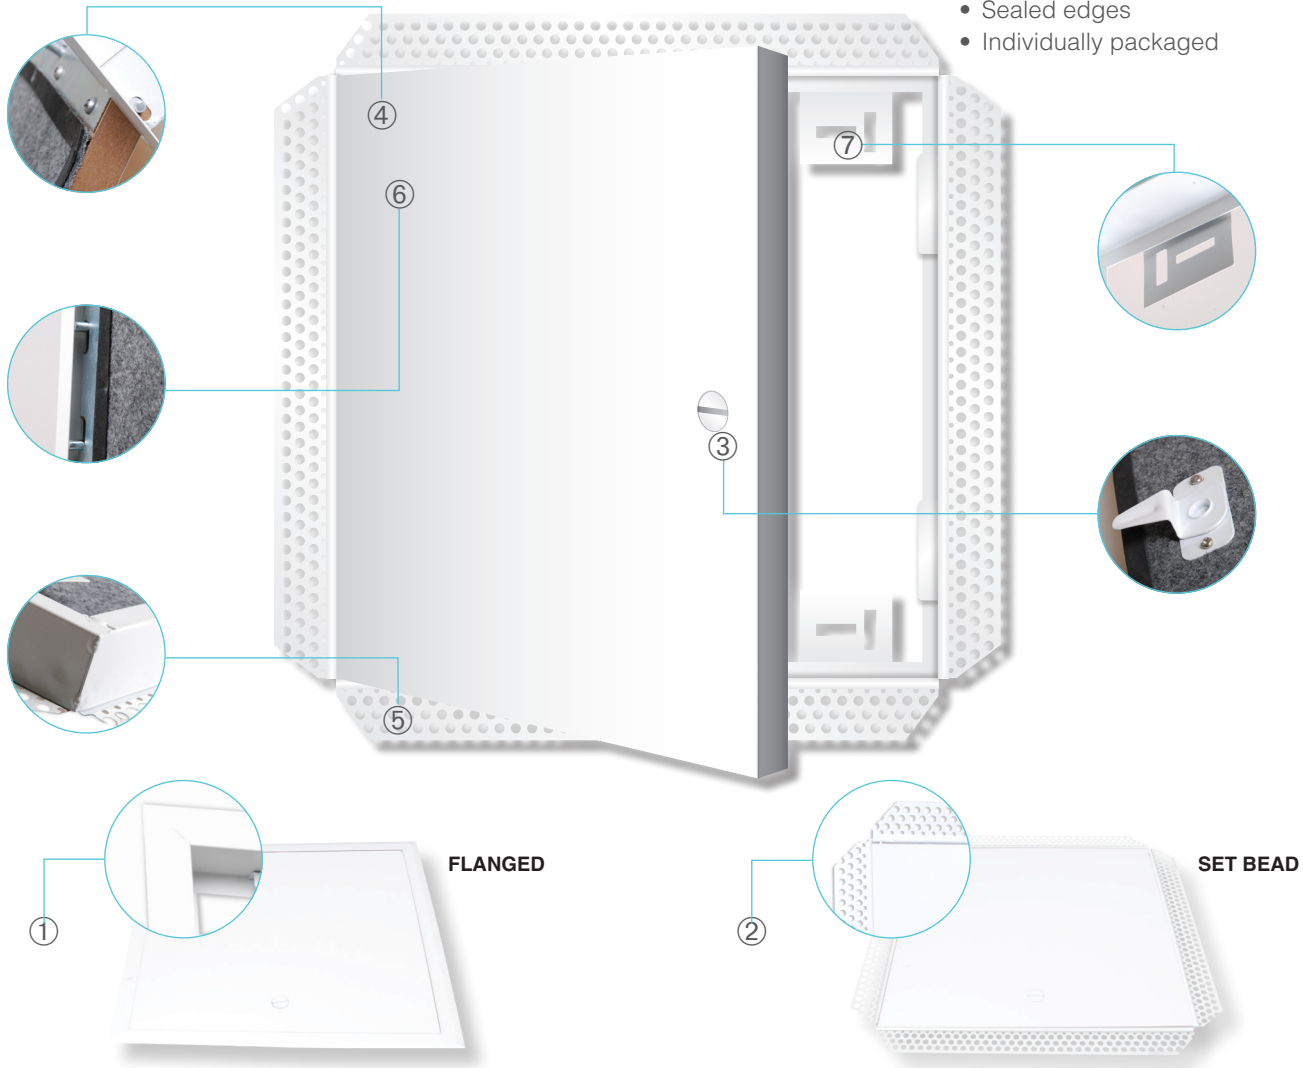

1 HOUR FRL 60/60/60

1 hour fire rated access panels are designed to sit flush with the ceiling or wall surface leaving a narrow opening joint around the face. The access panel is secured with a locking key or can be individually keyed for maximum security.

STANDARD MDF ACCESS PANELS

Wallboard Tools MDF economy access panels allow access behind walls or ceilings where fire and sound rating is not required.

- Exposed flanged finish ① or ready to set surround ②
- Slotted budget lock ③
- Concealed hinges ④
- Clean welds ⑤
- 1mm Powder coated metal frame
- 16mm removable MDF door with white laminated finish ⑥
- Horizontal and vertical slots in fixing lugs ⑦
- High moisture resistant MDF
- Sealed edges
- Individually packaged