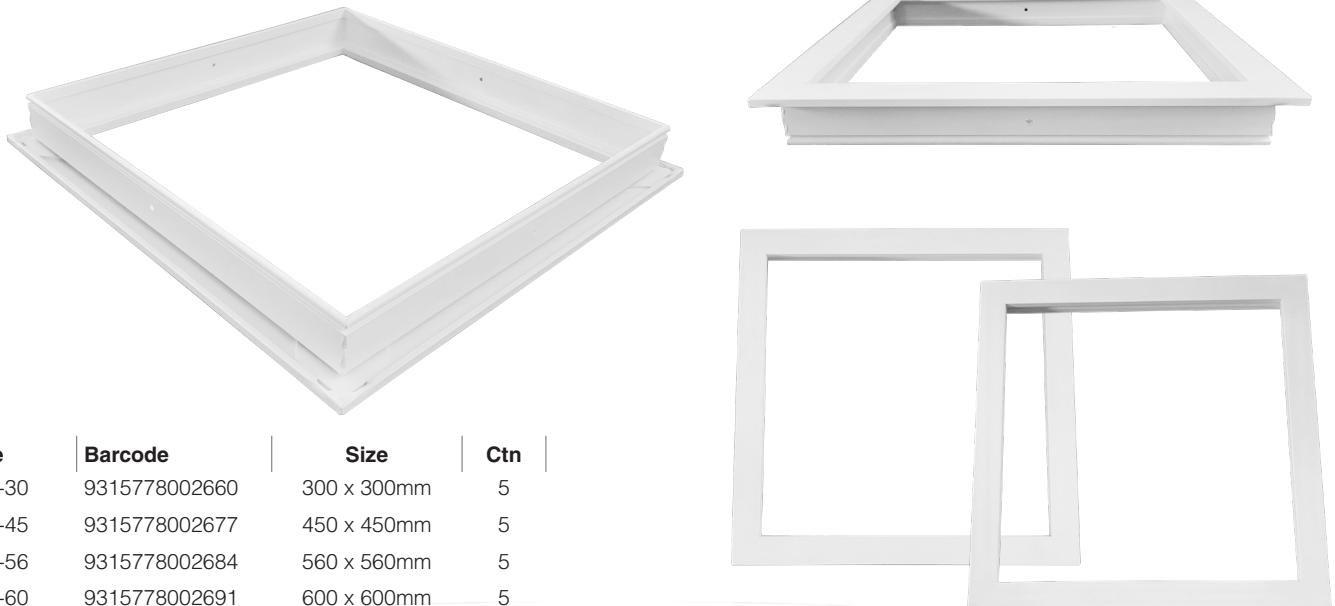

* These items are available as a special order - lead times required

ALUMINIUM MANHOLE FRAMES

Our aluminium manhole frames feature a low profile design, aluminium T bar section and white powder coating for access to walls and ceilings.