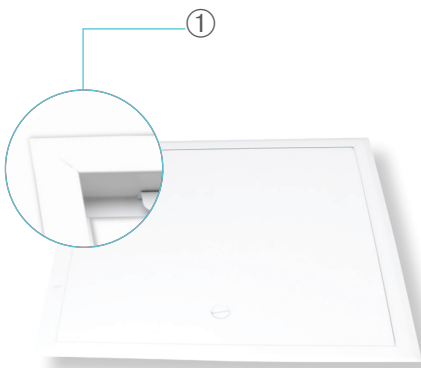

STANDARD METAL ACCESS PANELS

Wallboard Tools standard metal access panels allow access behind walls or ceilings where fire and sound rating is not required.

- Exposed flanged finish ① or ready to set surround ②
- Slotted budget lock ③ or double tip latch with safety chain*
- Concealed hinges ④
- 1mm metal frame with 1mm metal door ⑤
- Horizontal and vertical slots in fixing lugs ⑥
- Clean welds ⑦
- Powder coated frame and door
- Individually packaged

*Safety chain not included on 300mm x 300mm panel

FLANGED

ABC-123

Code

Barcode

Size

Ctn

FLANGED
BUDGET LOCK

MAP-2020-F
MAP-3030-F
MAP-4040-F
MAP-4545-F
MAP-5656-F
MAP-6045-F
MAP-6060-F

9315778996297
9315778996303
9315778997669
9315778996310
9315778999076
9315778996334
9315778996341

200 x 200mm
300 x 300mm
400 x 400mm
450 x 450mm
560 x 560mm
600 x 450mm
600 x 600mm

5
5
5
5
5
5
5

ABC-123

Code

Barcode

Size

Ctn

FLANGED
TIP LATCH

MAP-3030-FT
MAP-4545-FT
MAP-5656-FT
MAP-6060-FT

9315778999120
9315778999137
9315778999144
9315778999151

300 x 300mm
450 x 450mm
560 x 560mm
600 x 600mm

5
5
5
5