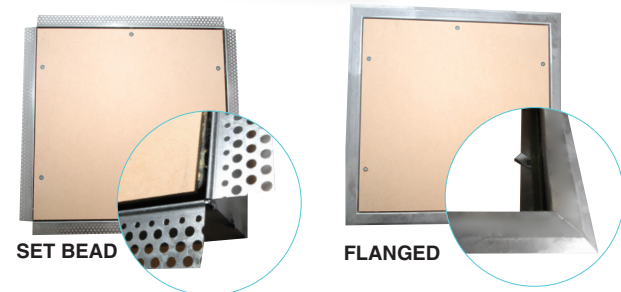

FIRE RATED ACCESS PANELS

“ 1 hour fire rated access panels are suitable for lightweight ceilings and walls up to and including FRL 60/60/60. For ceiling installation ensure the supporting framework is independently supported with hangers from the building structure and the access panel weight is not carried by the ceiling. ”

1 HOUR FRL 60/60/60

1 hour fire rated access panels are designed to sit flush with the ceiling or wall surface leaving a narrow opening joint around the face. The access panel is secured with a locking key or can be individually keyed for maximum security.

- Heavy duty frame
- Square keyed lock
- Quality hinges
- Safety chain

SET BEAD	ABC-123	Barcode	Size	Ctn
	Code			
	APF1-3030-S	9315778000666	300 x 300mm	1
	APF1-4545-S	9315778000673	450 x 450mm	1
	APF1-5353-S	9315778000680	530 x 530mm	1
	APF1-6060-S	9315778000697	600 x 600mm	1

FLANGED	ABC-123	Barcode	Size	Ctn
	Code			
	APF1-3030-F	9315778000703	300 x 300mm	1
	APF1-4545-F	9315778000710	450 x 450mm	1
	APF1-5353-F	9315778000727	530 x 530mm	1
	APF1-6060-F	9315778000734	600 x 600mm	1

2 HOUR FRL 120/120/120

2 Hour fire rated access panels are a screw fixed access panel with a laminated MDF face. They are designed to meet the requirements of the BCA with FRL's of 120/120/120 and 60/60/60.

“ APF2 panels are suitable for masonry and lightweight ceiling and wall systems up to and including FRL 120/120/120. It's important to note, the clear opening size is reduced by 30mm all round to allow for the fixing angle. ”

- Heavy duty frame
- 3mm gap all round
- Screw fixed face
- Acoustic seal

FLANGED	ABC-123	Barcode	Size	Ctn
	Code			
	APF2-3030-F	9315778000789	300 x 300mm	1
	APF2-4545-F	9315778000796	450 x 450mm	1
	APF2-5353-F	9315778000802	530 x 530mm	1
	APF2-6060-F	9315778000819	600 x 600mm	1