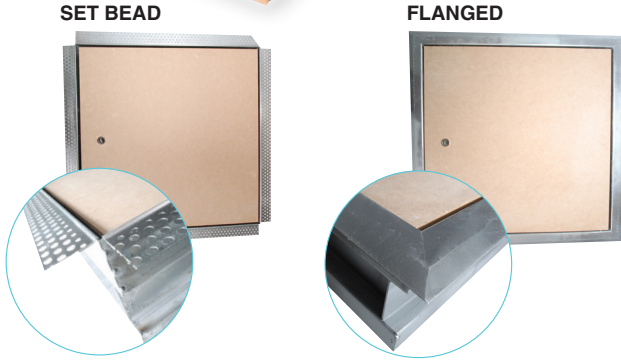

「ACCESS
PANELS &
MANHOLE
FRAMES」

FIRE RATED ACCESS PANELS

“ 1 hour fire rated access panels are suitable for lightweight ceilings and walls up to and including FRL 60/60/60. For ceiling installation ensure the supporting framework is independently supported with hangers from the building structure and the access panel weight is not carried by the ceiling. ”

1 HOUR FRL 60/60/60

1 hour fire rated access panels are designed to sit flush with the ceiling or wall surface leaving a narrow opening joint around the face. The access panel is secured with a locking key or can be individually keyed for maximum security.

- Heavy duty frame
- Square keyed lock
- Quality hinges
- Safety chain

SET BEAD	ABC-123	Barcode	Size	Ctn
	Code			
	APF1-3030-S	9315778000666	300 x 300mm	1
	APF1-4545-S	9315778000673	450 x 450mm	1
	APF1-5353-S	9315778000680	530 x 530mm	1
	APF1-6060-S	9315778000697	600 x 600mm	1

2 HOUR FRL 120/120/120

2 Hour fire rated access panels are a screw fixed access panel with a laminated MDF face. They are designed to meet the requirements of the BCA with FRL's of 120/120/120 and 60/60/60.