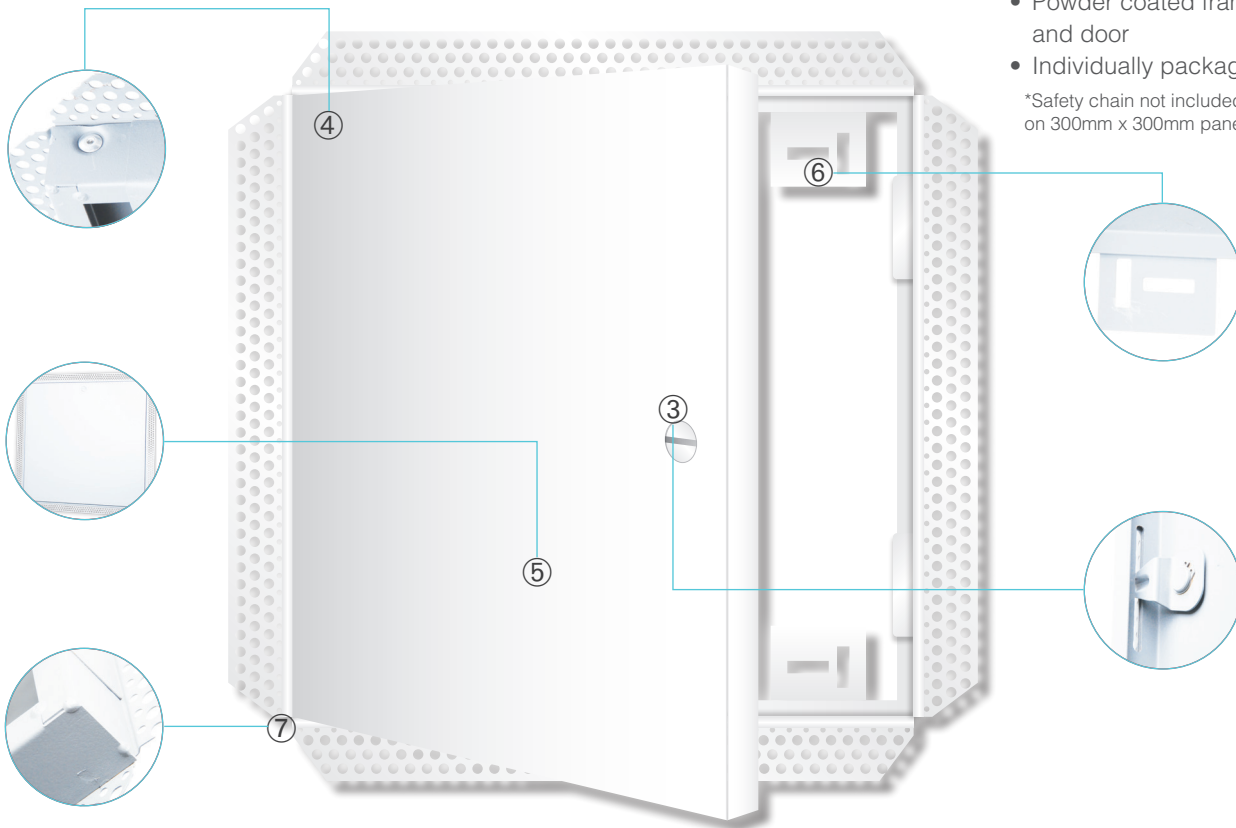

STANDARD METAL ACCESS PANELS

Wallboard Tools standard metal access panels allow access behind walls or ceilings where fire and sound rating is not required.

- Exposed flanged finish ① or ready to set surround ②
- Slotted budget lock ③ or double tip latch with safety chain*
- Concealed hinges ④
- 1mm metal frame with 1mm metal door ⑤
- Horizontal and vertical slots in fixing lugs ⑥
- Clean welds ⑦
- Powder coated frame and door
- Individually packaged

*Safety chain not included on 300mm x 300mm panel

FLANGED

ABC-123

Code

Barcode

Size

Ctn

FLANGED
BUDGET LOCK

MAP-2020-F
MAP-3030-F
MAP-4040-F
MAP-4545-F
MAP-5656-F
MAP-6045-F
MAP-6060-F

9315778996297
9315778996303
9315778997669
9315778996310
9315778999076
9315778996334
9315778996341

200 x 200mm
300 x 300mm
400 x 400mm
450 x 450mm
560 x 560mm
600 x 450mm
600 x 600mm

5
5
5
5
5
5
5

ABC-123

Code

Barcode

Size

Ctn

FLANGED
TIP LATCH

MAP-3030-FT
MAP-4545-FT
MAP-5656-FT
MAP-6060-FT

9315778999120
9315778999137
9315778999144
9315778999151

300 x 300mm
450 x 450mm
560 x 560mm
600 x 600mm

5
5
5
5